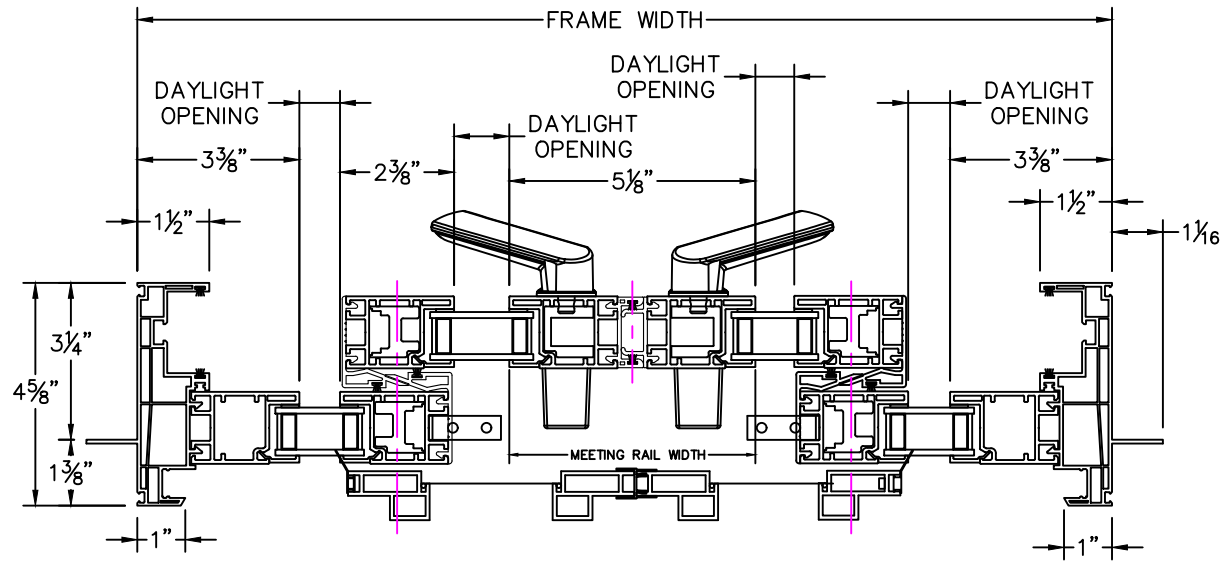

Cross Section Drawing
V150 Sliding Door OXXO
1³/₈" NailFin Setback Frame

Clearly the best.™

CAD File Scale
NTS

View
Horizontal & Vertical

File Name
V150_2610B_SGD_OXXO_1.375in

Units
Inch

Revision
7/2021

More Technical Documents can be found at milgard.com/professionals
 Due to continual research and development, details may be changed at any time. ©2021 Milgard Mfg.

SLIDING DOOR
SERIES 2610B

HEAD & SILL

JAMBS