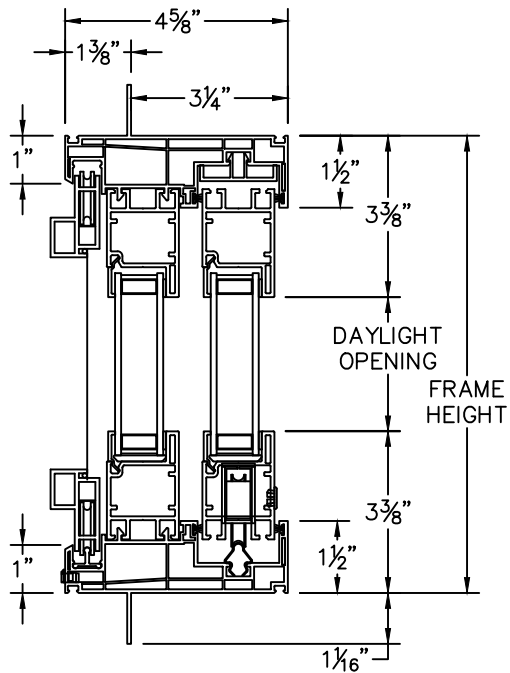

Cross Section Drawing
V150 Sliding Door OXXO
1³/₈" NailFin Setback Frame

Clearly the best.™

CAD File Scale
NTS

View
Horizontal & Vertical

File Name
V150_2610B_SGD_OXXO_1.375in

Units
Inch

Revision
7/2021

More Technical Documents can be found at milgard.com/professionals
 Due to continual research and development, details may be changed at any time. ©2021 Milgard Mfg.

SLIDING DOOR
SERIES 2610B

HEAD & SILL

JAMBS