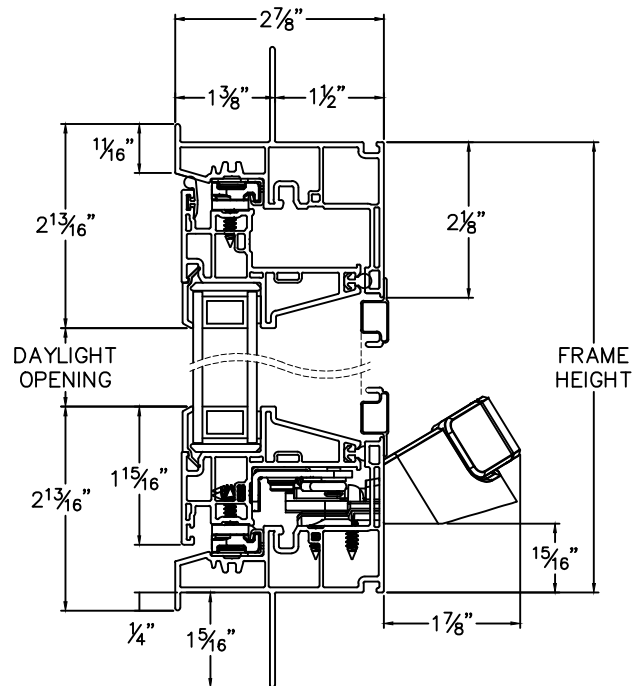

Cross Section Drawing

Trinsic Full Casement Window

1 3/8" Nailfin Setback Frame with Stucco Key

Clearly the best.™

CAD File Scale
NTS

View
Horizontal & Vertical

File Name
Trinsic_2511_FC_1.375in_stucco

Units
Inch

Revision
2/2020

More Technical Documents can be found at milgard.com/professionals
Due to continual research and development, details may be changed at any time. ©2020 Milgard Mfg.

CASEMENT SERIES 2511

HEAD & SILL