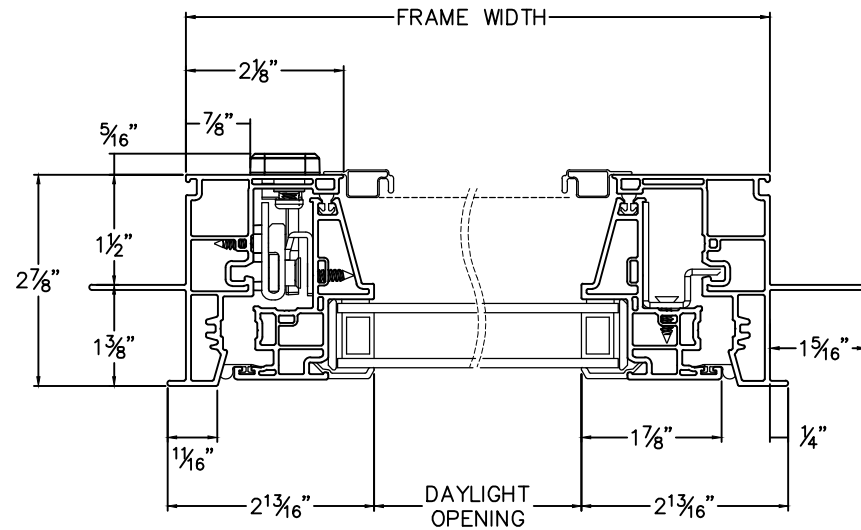

Cross Section Drawing

Trinsic Full Casement Window

1 3/8" Nailfin Setback Frame with Stucco Key

Clearly the best.™

CAD File Scale
NTS

View
Horizontal & Vertical

File Name
Trinsic_2511_FC_1.375in_stucco

Units
Inch

Revision
2/2020

More Technical Documents can be found at milgard.com/professionals
Due to continual research and development, details may be changed at any time. ©2020 Milgard Mfg.

CASEMENT SERIES 2511

HEAD & SILL

JAMBS