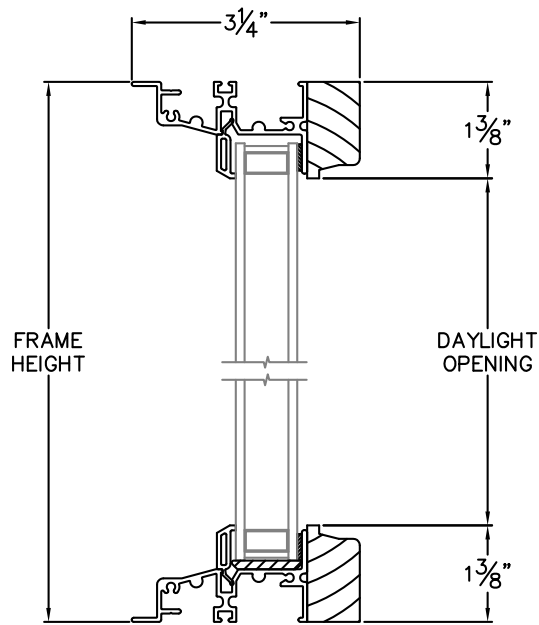

## Ultra Radius Picture Window Block Frame, 3 1/4" Wall Condition

Clearly the best.™

CAD File Scale  
NTS

View  
Horizontal & Vertical

File Name  
Ultra\_3710\_Radius\_PW\_block\_3.25wall

Units  
Inch

Revision  
-

### PICTURE WINDOW SERIES 3310U

HEAD & SILL

JAMBS