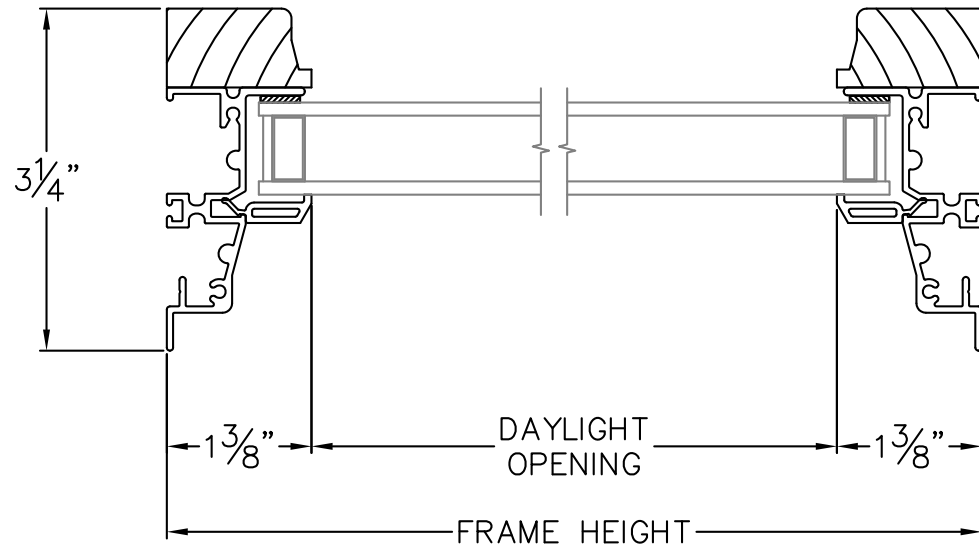

Cross Section Drawing

Ultra Radius Picture Window Block Frame, 3 1/4" Wall Condition

Clearly the best.™

CAD File Scale
NTS

View
Horizontal & Vertical

File Name
Ultra_3710_Radius_PW_block_3.25wall

Units
Inch

Revision
-

More Technical Documents can be found at milgard.com/professionals

Due to continual research and development, details may be changed at any time. ©2013 Milgard Mfg.

PICTURE WINDOW SERIES 3310U

HEAD & SILL

JAMBS