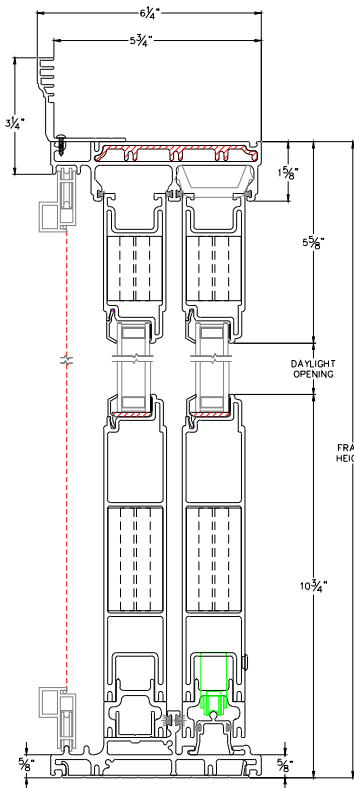

Cross Section Drawing

Ultra French Rail Sliding Door, 4 Panel OXXO 2 1/4" Contour Z Bar

Clearly the best.

CAD File Scale
NTS

View
Horizontal & Vertical

File Name
3626U-05 FS-OXXO

Units
Inch

More Technical Documents can be found at milgard.com/professionals

Due to continual research and development, details may be changed at any time. ©2013 Milgard Mfg.

FRENCH SLIDER SERIES 3626

HEAD & SILL