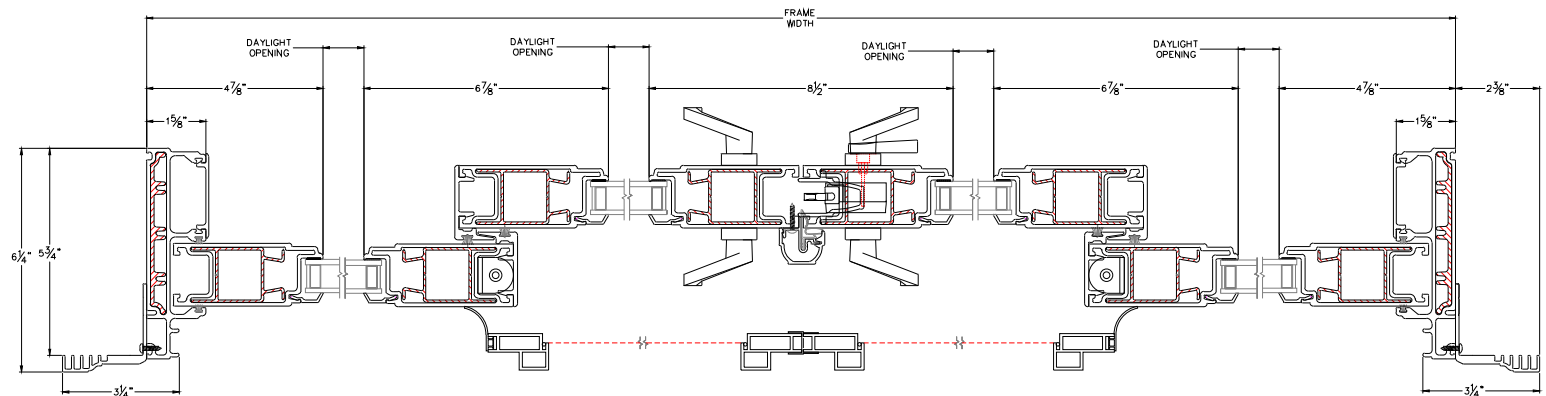

Cross Section Drawing

Ultra French Rail Sliding Door, 4 Panel OXXO 2 1/4" Contour Z Bar

Clearly the best.

CAD File Scale
NTS

View
Horizontal & Vertical

File Name
3626U-05 FS-OXXO

Units
Inch

More Technical Documents can be found at milgard.com/professionals

Due to continual research and development, details may be changed at any time. ©2013 Milgard Mfg.

FRENCH SLIDER SERIES 3626

HEAD & SILL

JAMBS