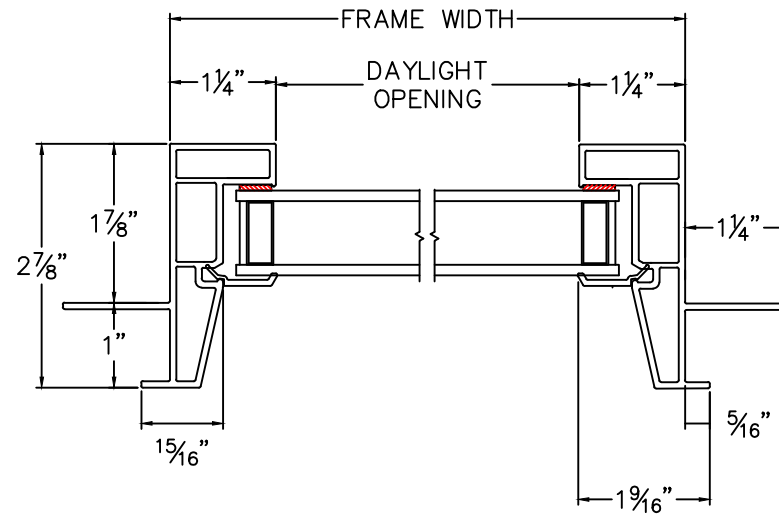

Cross Section Drawing

V150 Picture Window, Step Frame 1" Nailfin Setback with Stucco Key

Clearly the best.™

CAD File Scale
NTS

View
Horizontal & Vertical

File Name
V150_6330_PW_1in_stucco

Units
Inch

Revision
6/2023

More Technical Documents can be found at milgard.com/professionals
Due to continual research and development, details may be changed at any time. ©2023 Milgard Mfg.

PICTURE WINDOW SERIES 6330

HEAD & SILL

JAMBS