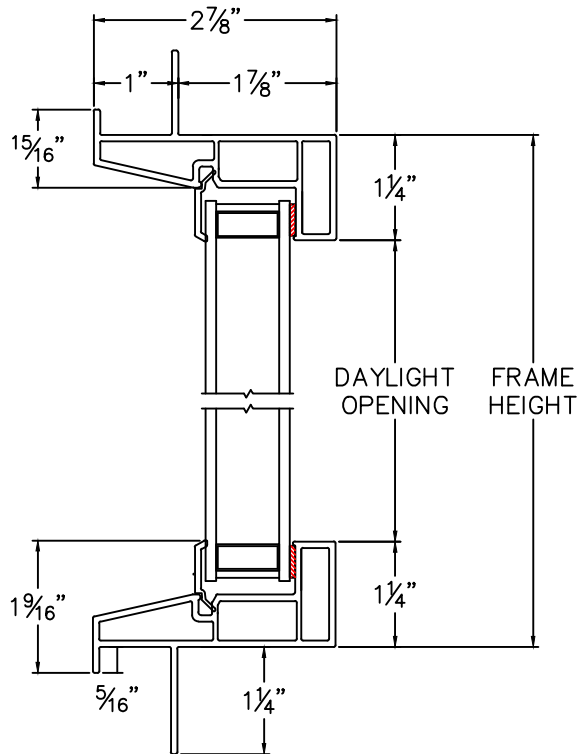

Cross Section Drawing

V150 Picture Window, Step Frame 1" Nailfin Setback with Stucco Key

Clearly the best.™

CAD File Scale
NTS

View
Horizontal & Vertical

File Name
V150_6330_PW_1in_stucco

Units
Inch

Revision
6/2023

More Technical Documents can be found at milgard.com/professionals
Due to continual research and development, details may be changed at any time. ©2023 Milgard Mfg.

PICTURE WINDOW SERIES 6330

HEAD & SILL